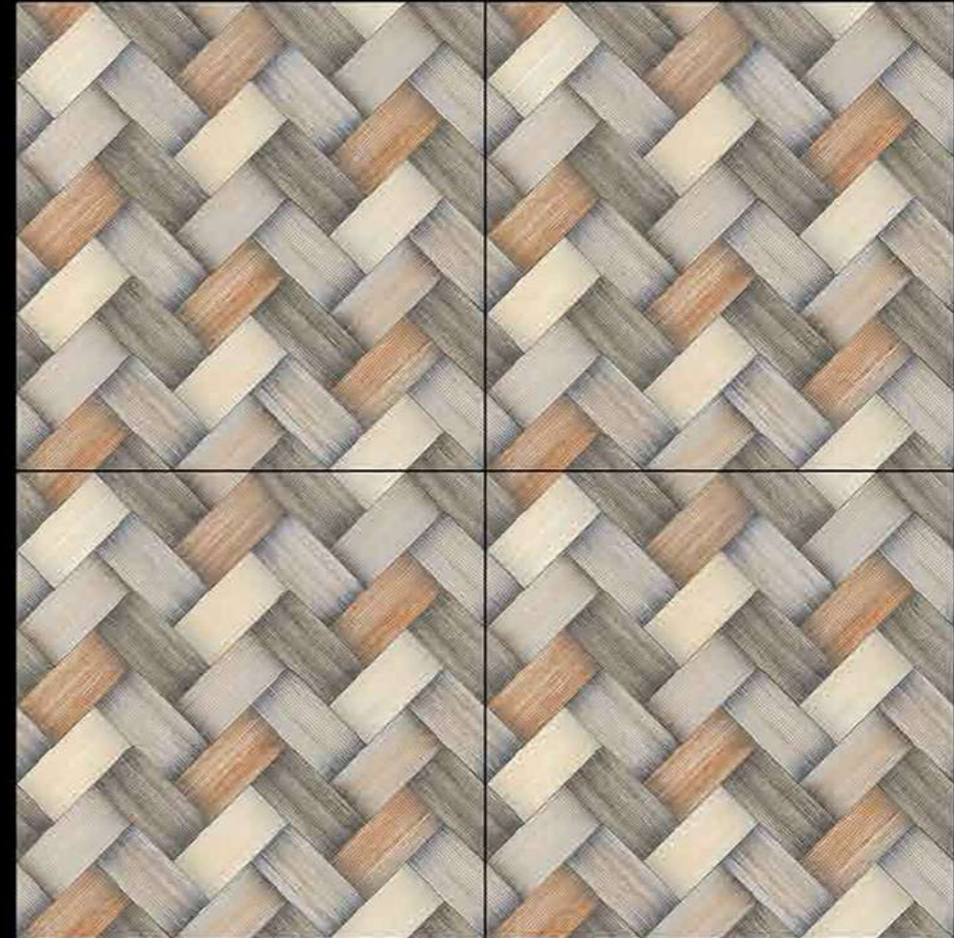

396x396 mm

Contact no. +91 99980 87802

Rustic

Bricks-9

396x396 mm

Rustic

Cross wood-1

396x396 mm