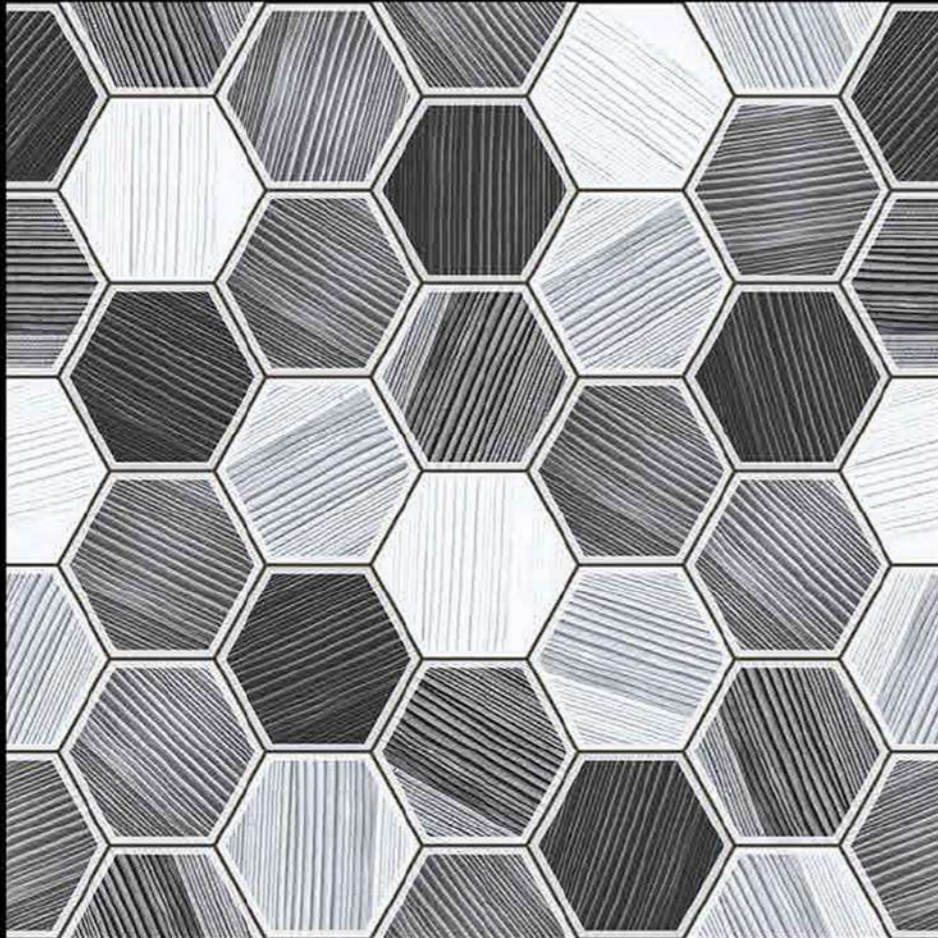

Rustic

EXAGRES INTERNATIONAL PRIVATE LIMITED

Hexagone-6