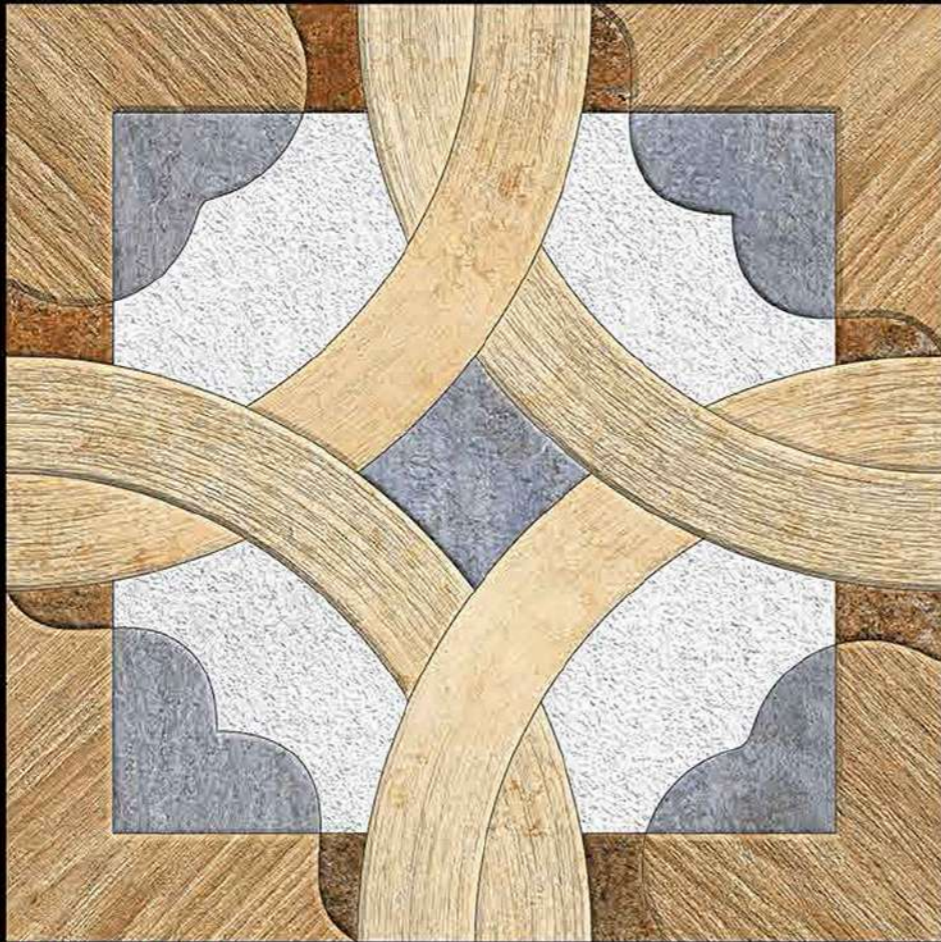

Contact no. +91 99980 87802

Rustic

Roman-3

396x396 mm

Rustic

Royal-1

396x396 mm

Rustic