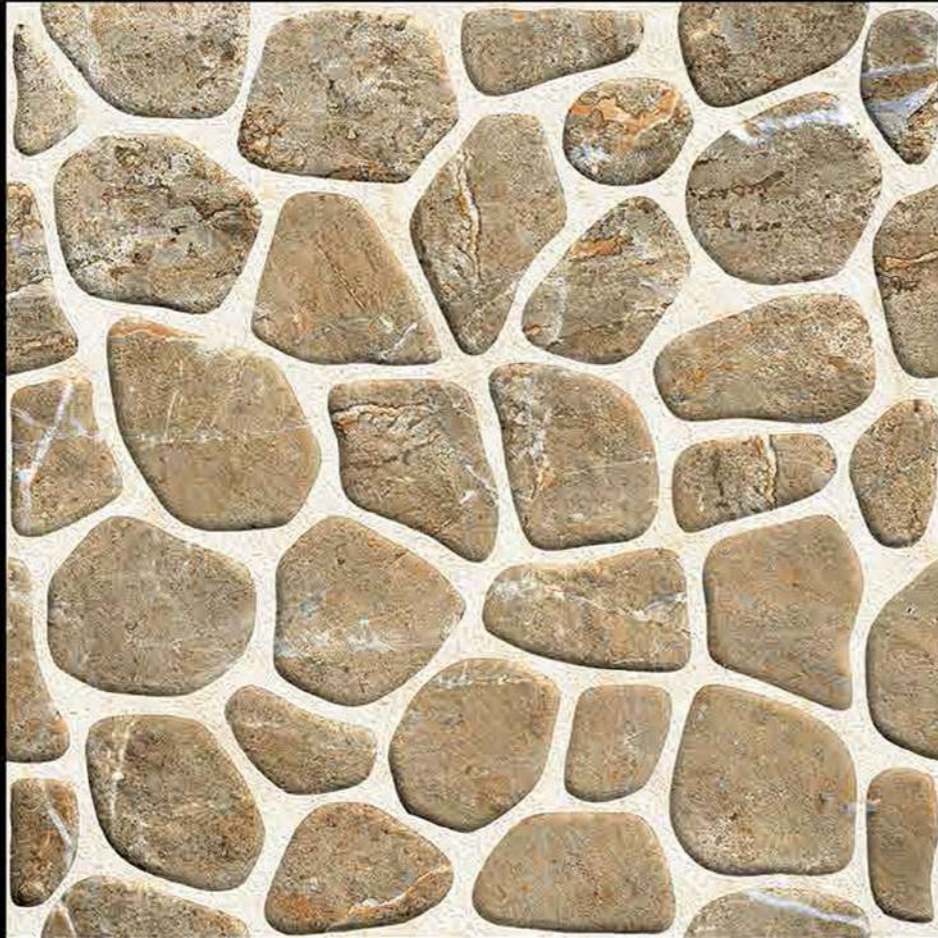

Rustic

Stonex-10