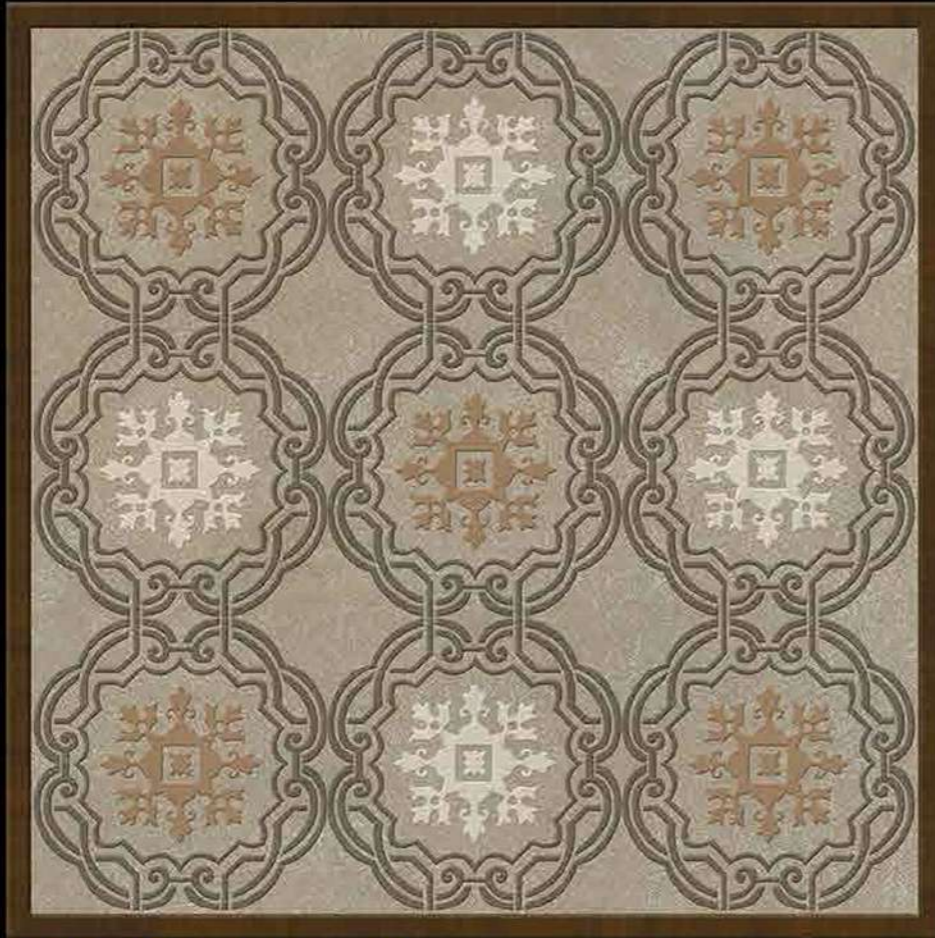

EXAGRES INTERNATIONAL PRIVATE LIMITED

RT-1063-HL-4

396x396 mm

Contact no. +91 99980 87802

Rustic

RT-1063-HL-5

396x396 mm

Rustic