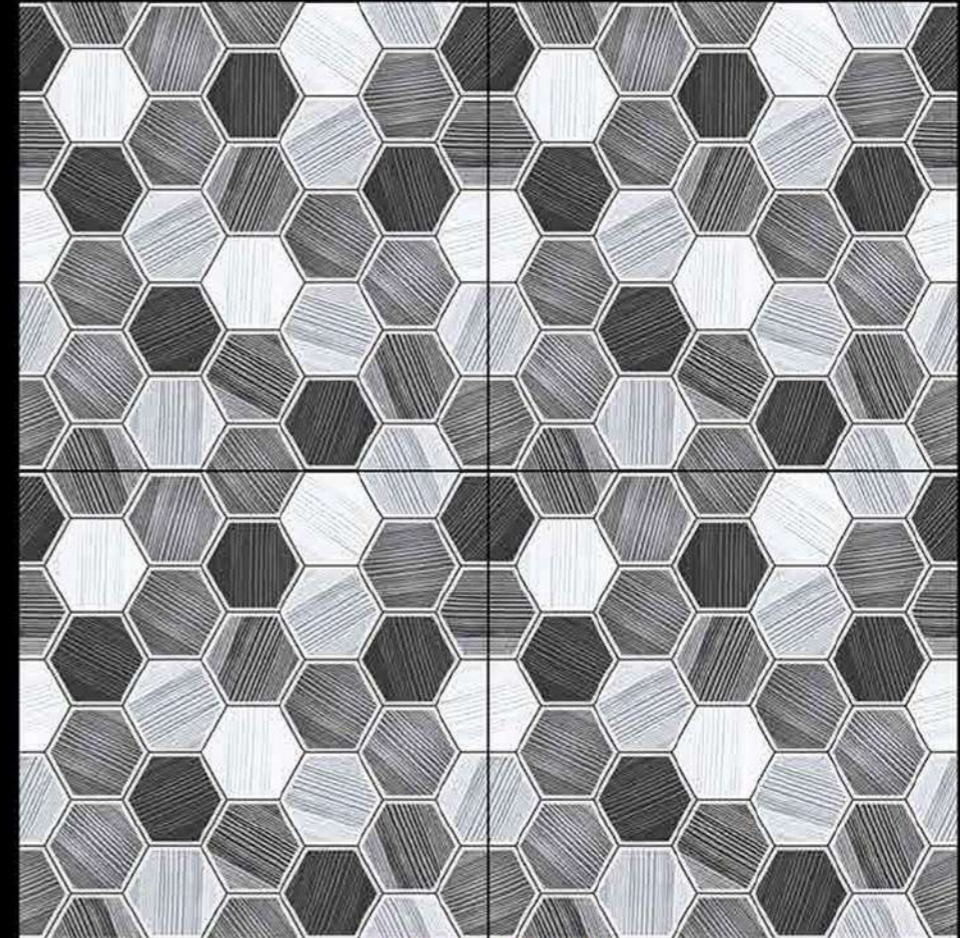

396x396 mm

Contact no. +91 99980 87802