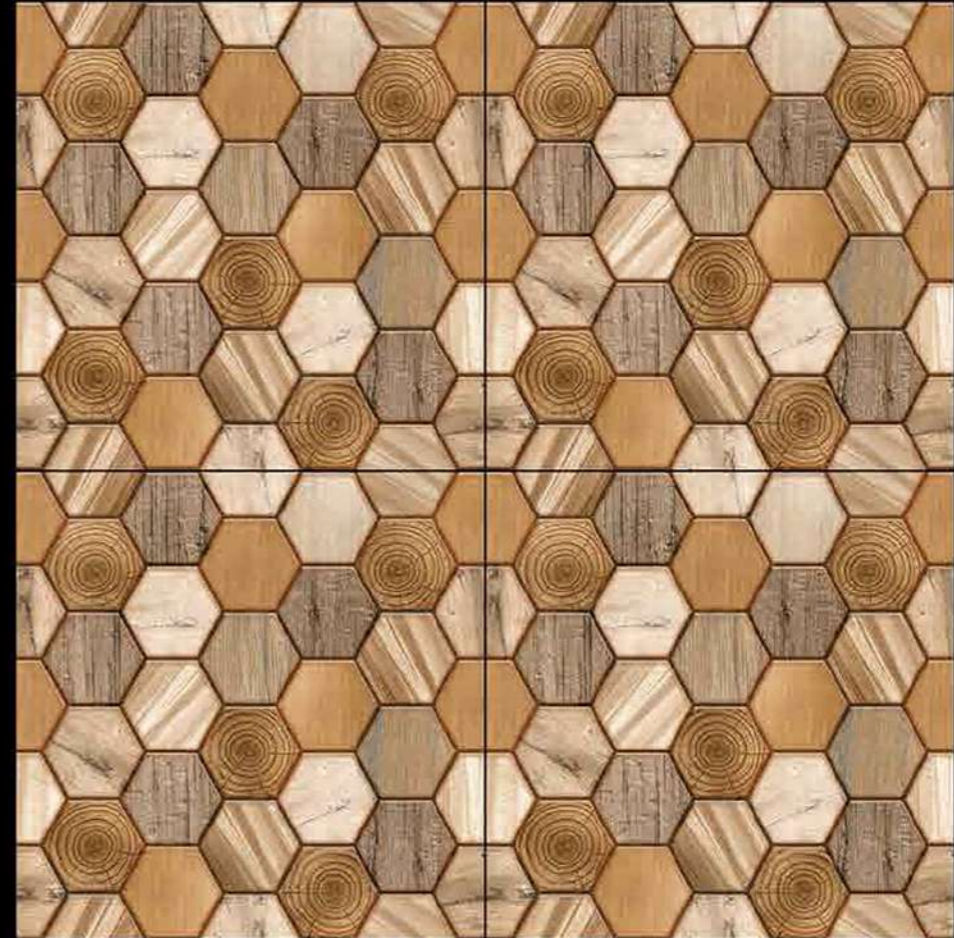

Hexagone-1

396x396 mm

Contact no. +91 99980 87802

Rustic

Hexagone-2

396x396 mm

Rustic

EXAGRES INTERNATIONAL PRIVATE LIMITED