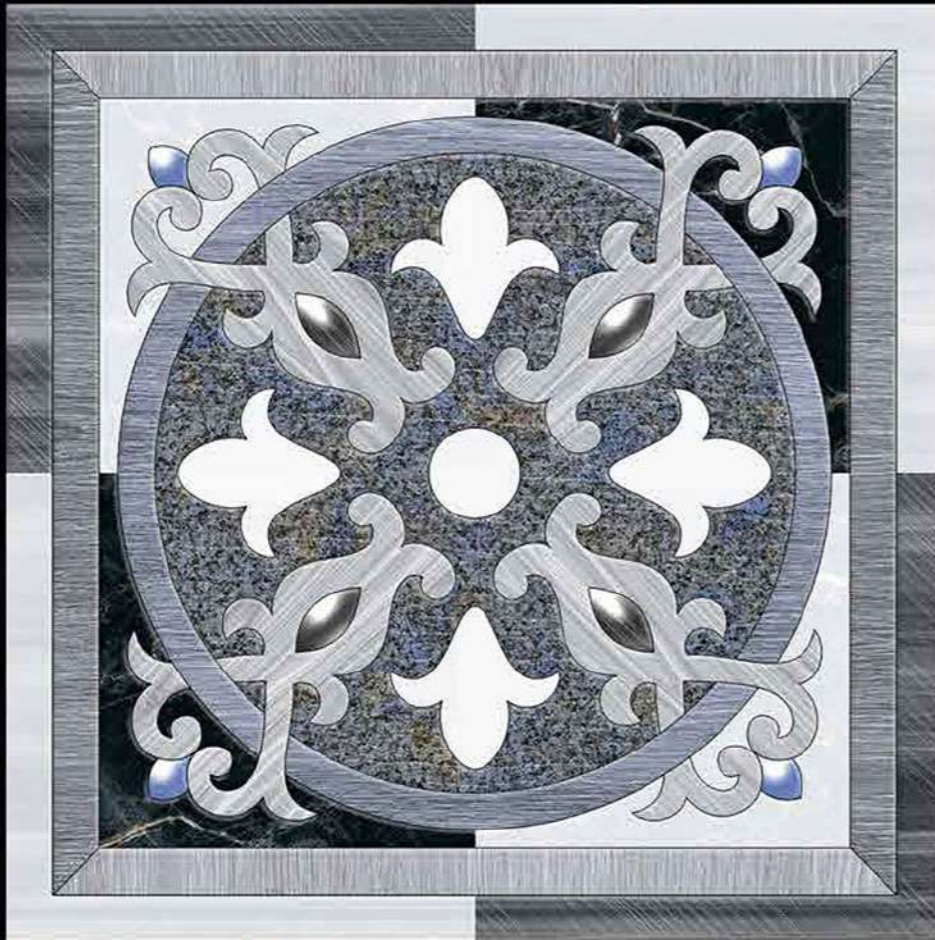

Rustic

EXAGRES INTERNATIONAL PRIVATE LIMITED

Empero-3