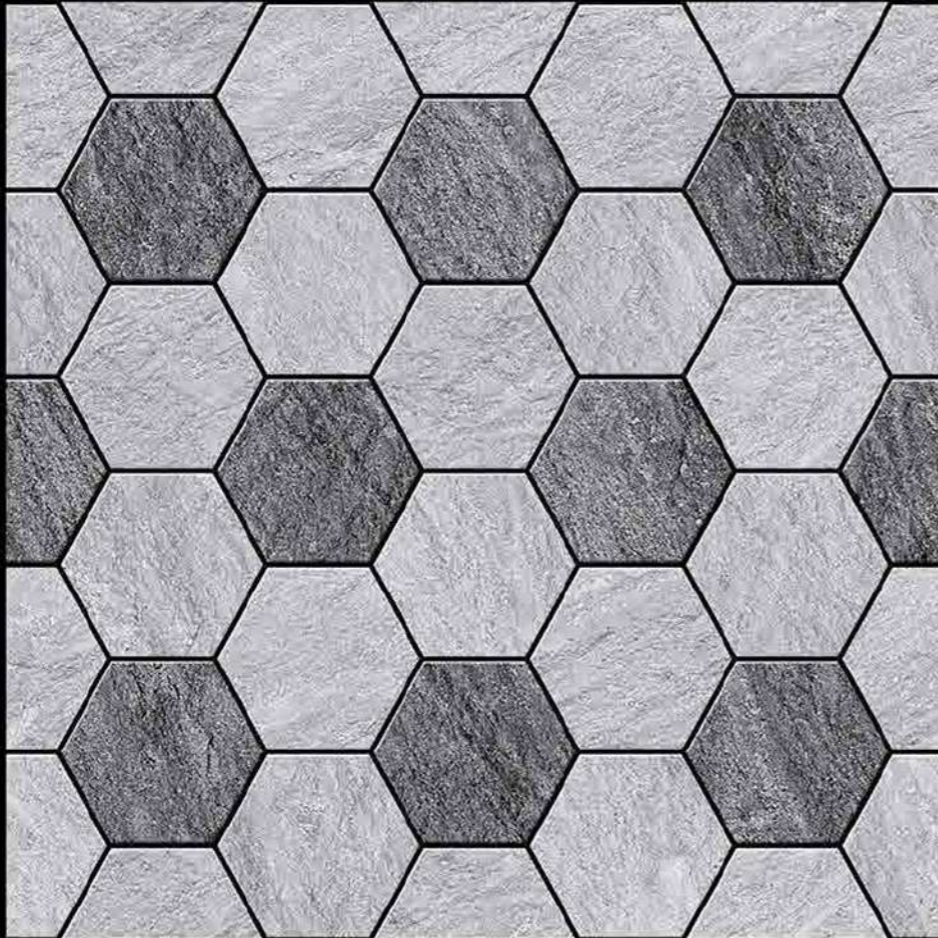

Rustic

EXAGRES INTERNATIONAL PRIVATE LIMITED

Hexagone-11