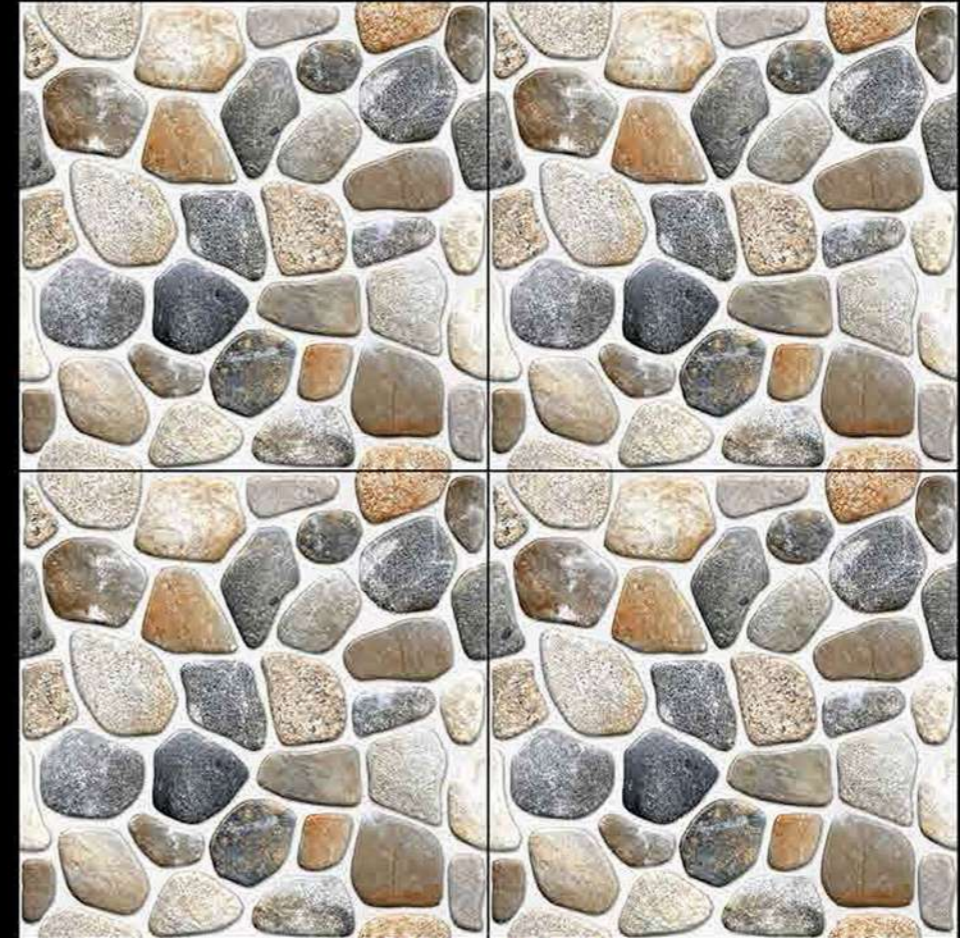

Rustic

Stonex-10

396x396 mm

Rustic

EXAGRES INTERNATIONAL PRIVATE LIMITED

Stonex-11

396x396 mm

Contact no. +91 99980 87802