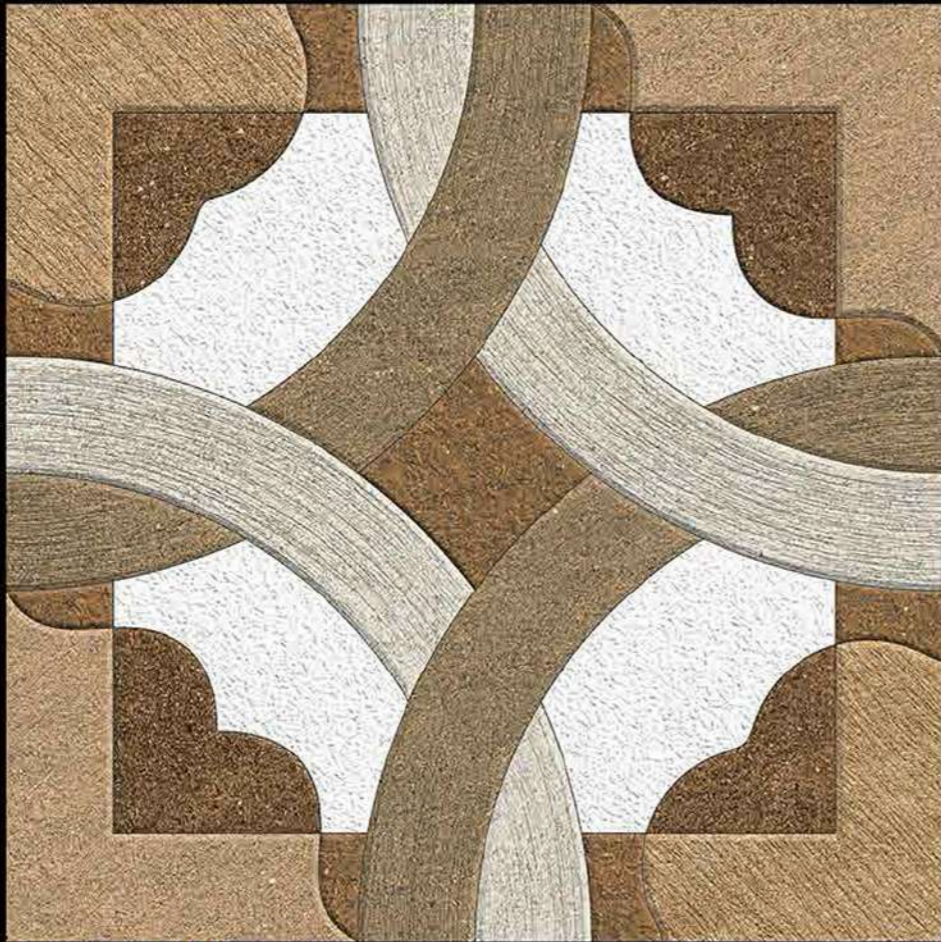

Contact no. +91 99980 87802

Rustic

Roman-3

396x396 mm

Rustic

Royal-1

396x396 mm

Rustic