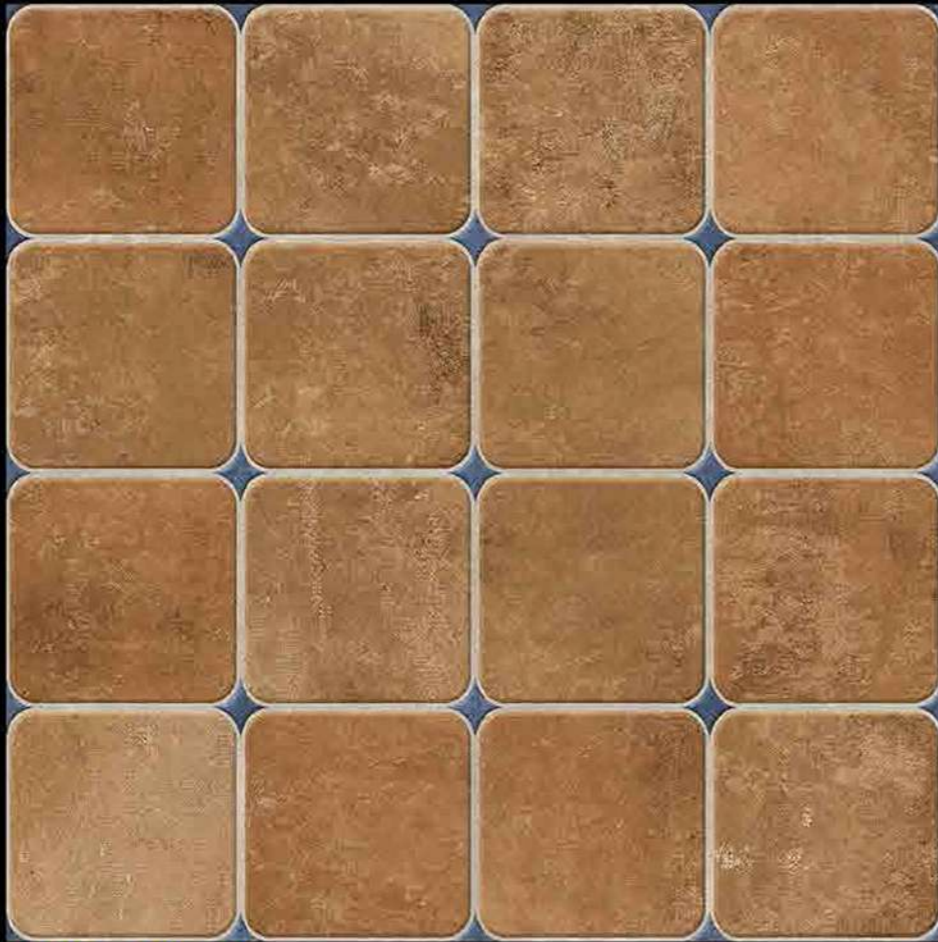

P-103

396x396 mm

Rustic

RT-1039

396x396 mm

Rustic

RT-1043

396x396 mm