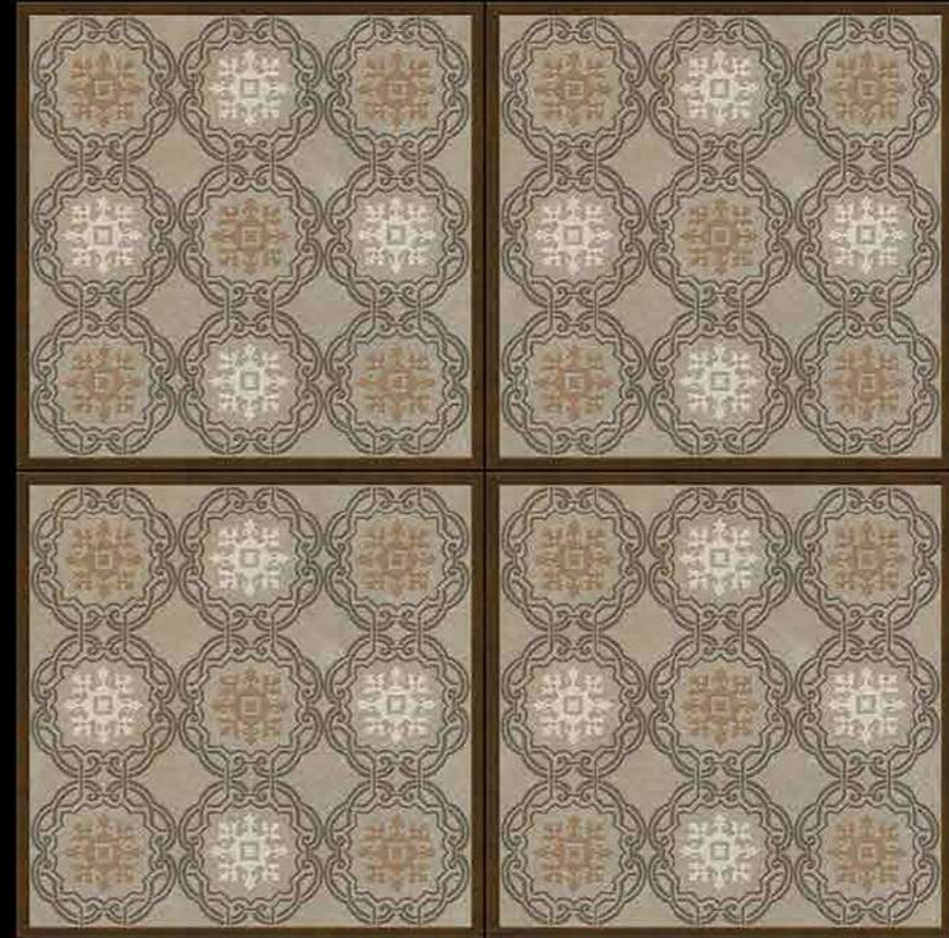

EXAGRES INTERNATIONAL PRIVATE LIMITED

RT-1063-HL-4

396x396 mm

Contact no. +91 99980 87802

Rustic

RT-1063-HL-5

396x396 mm

Rustic