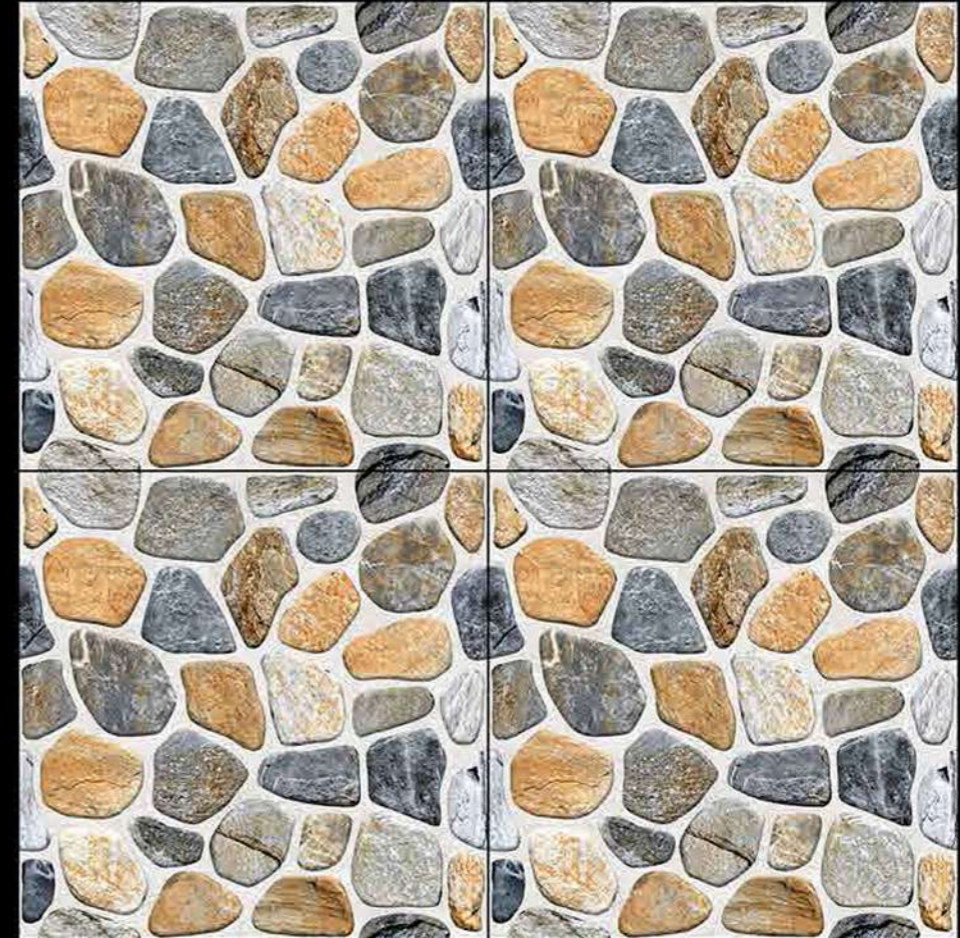

Rustic

Stonex-12

396x396 mm

Rustic

EXAGRES INTERNATIONAL PRIVATE LIMITED

Stonex-13

396x396 mm

Contact no. +91 99980 87802