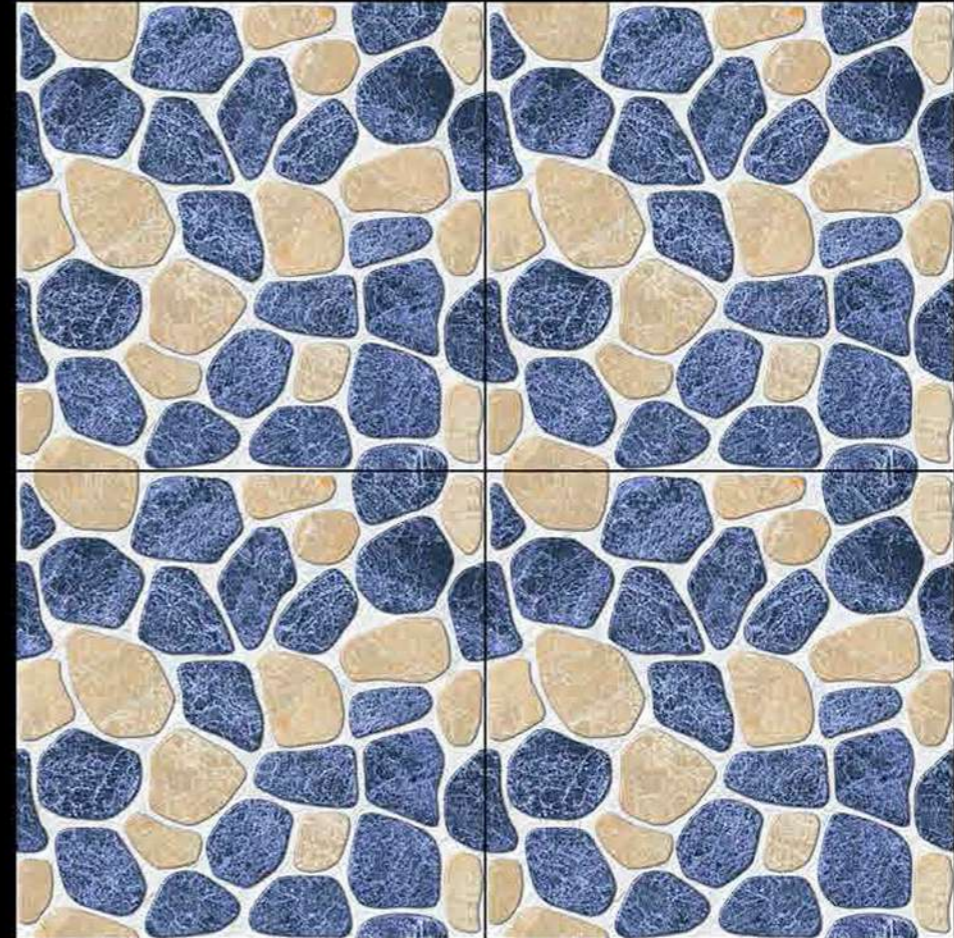

Rustic

Stonex-14

396x396 mm

Rustic

Stonex-15

396x396 mm

Rustic

Trigon-1