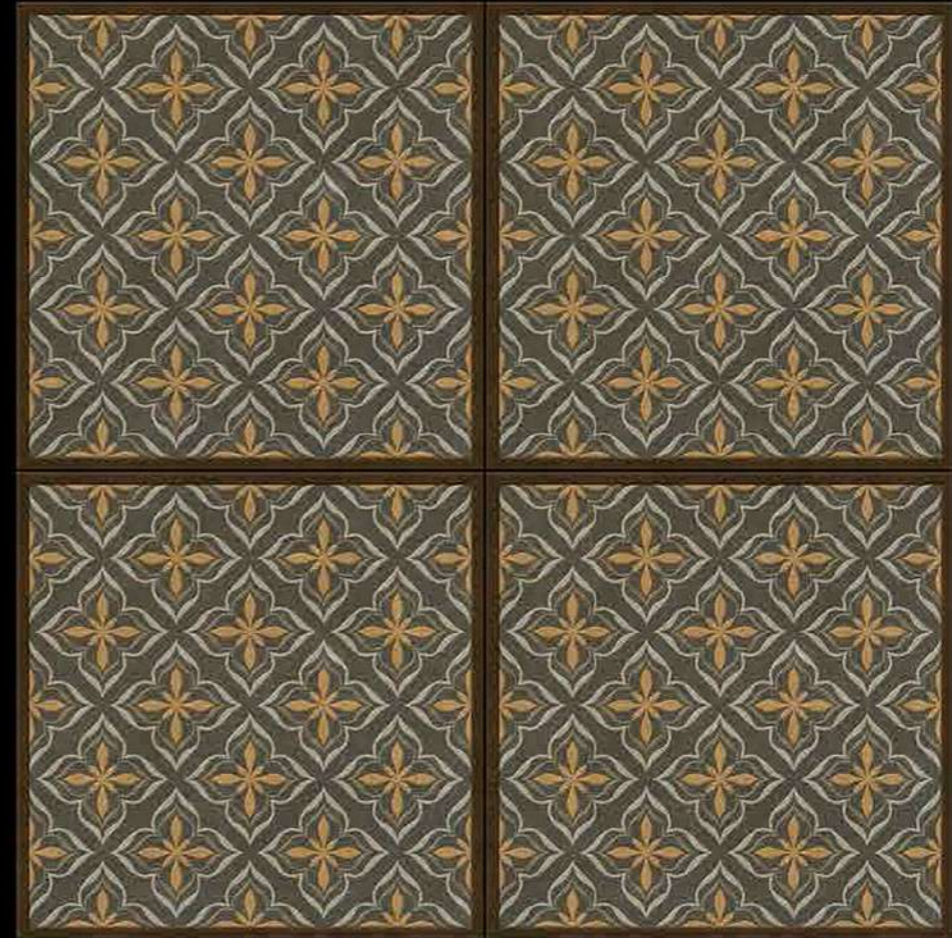

396x396 mm

Contact no. +91 99980 87802