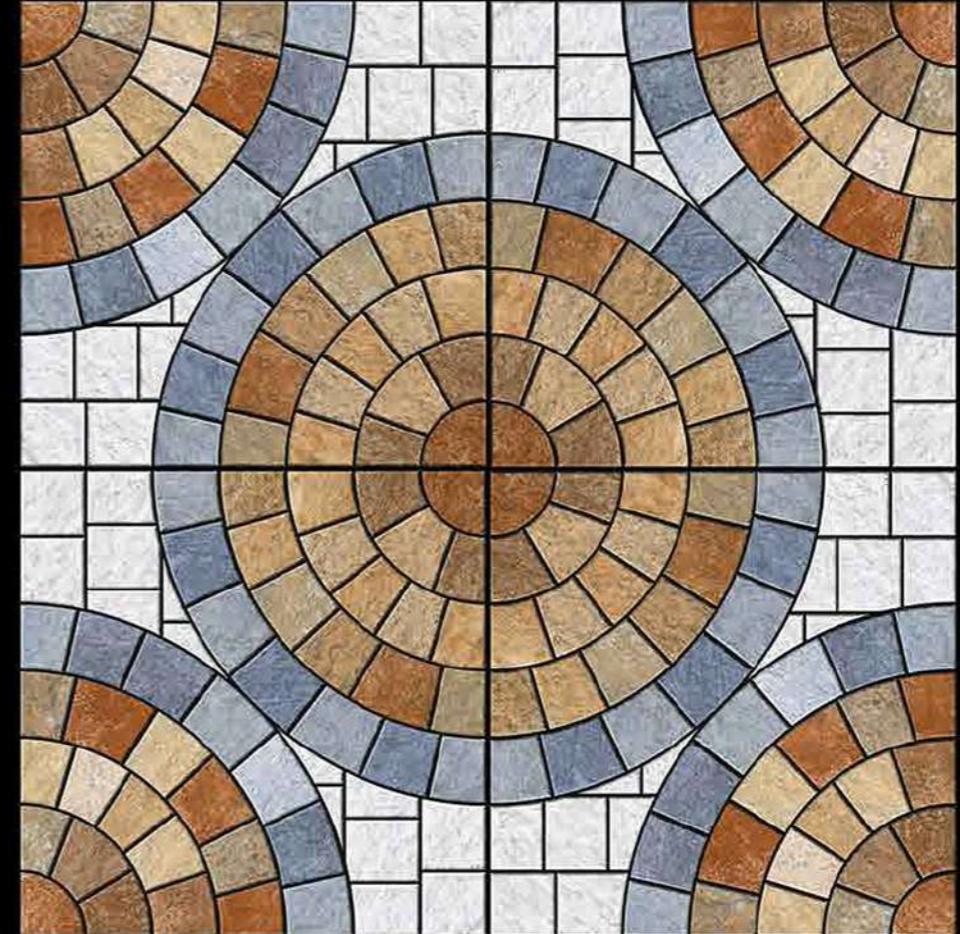

396x396 mm

Contact no. +91 99980 87802