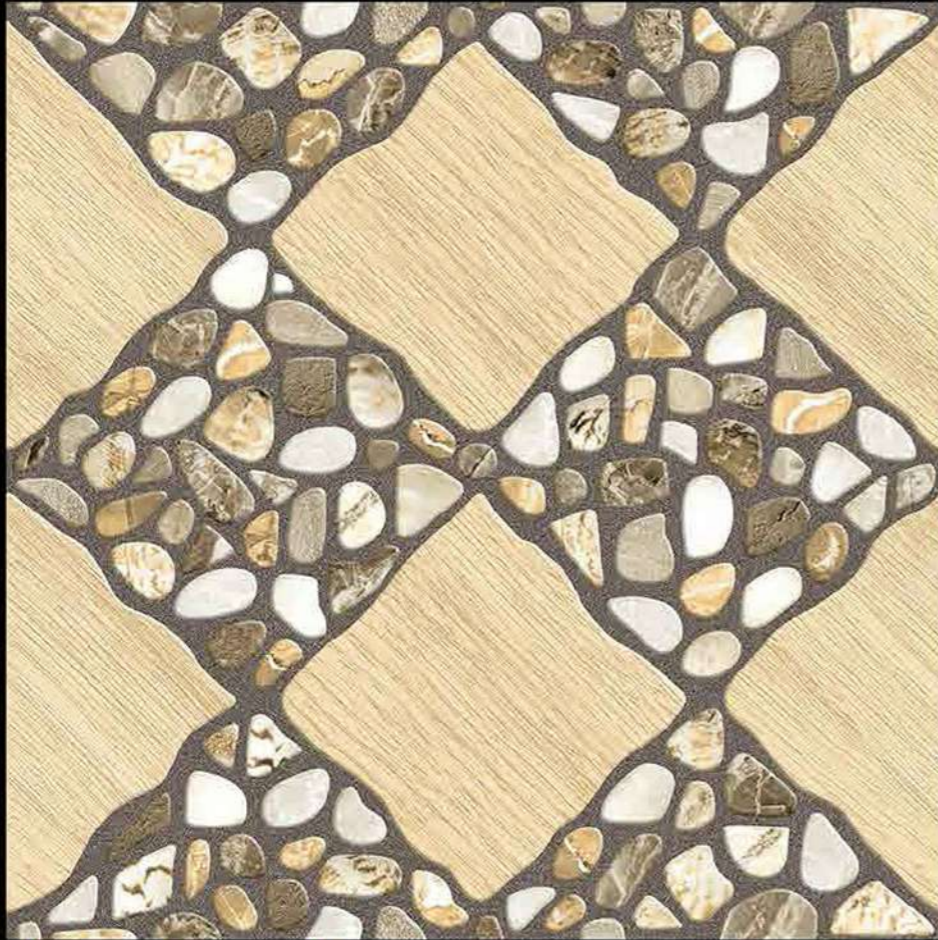

396x396 mm

Contact no. +91 99980 87802

Rustic

Jemstone-2

396x396 mm

Rustic

Magic Stone-1

396x396 mm