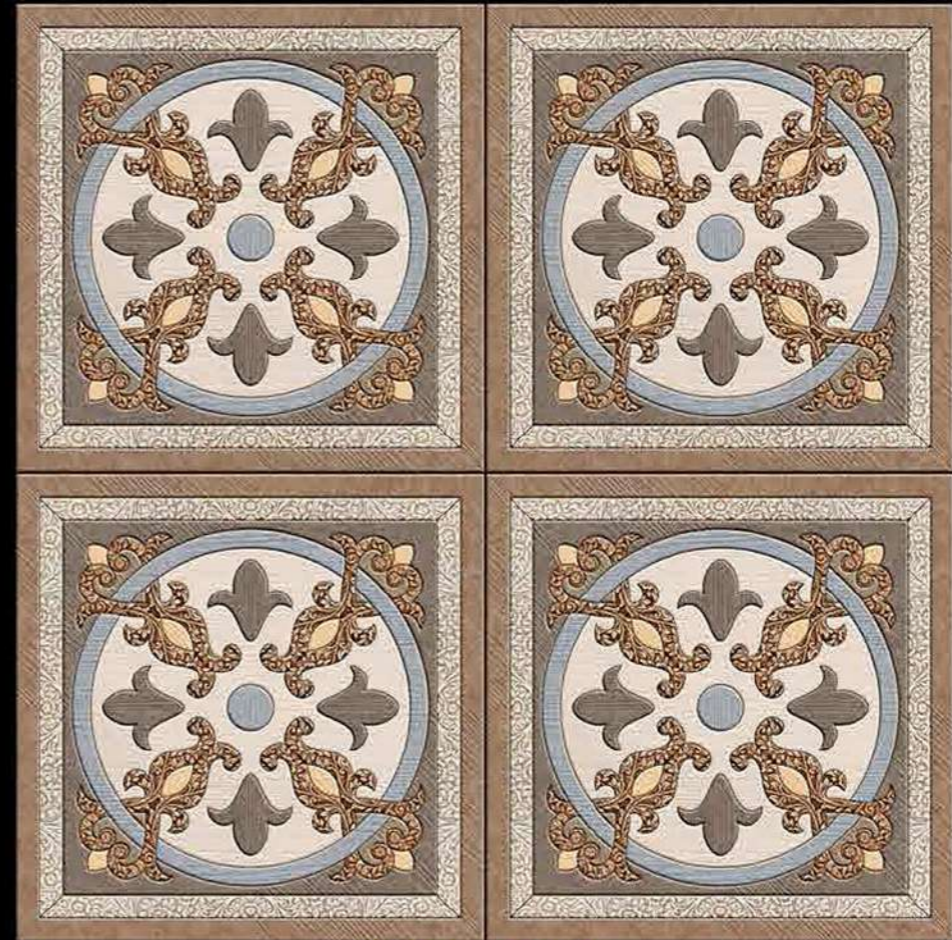

396x396 mm

Rustic

Empero-5

396x396 mm

Rustic

EXAGRES INTERNATIONAL PRIVATE LIMITED

Empero-6

396x396 mm