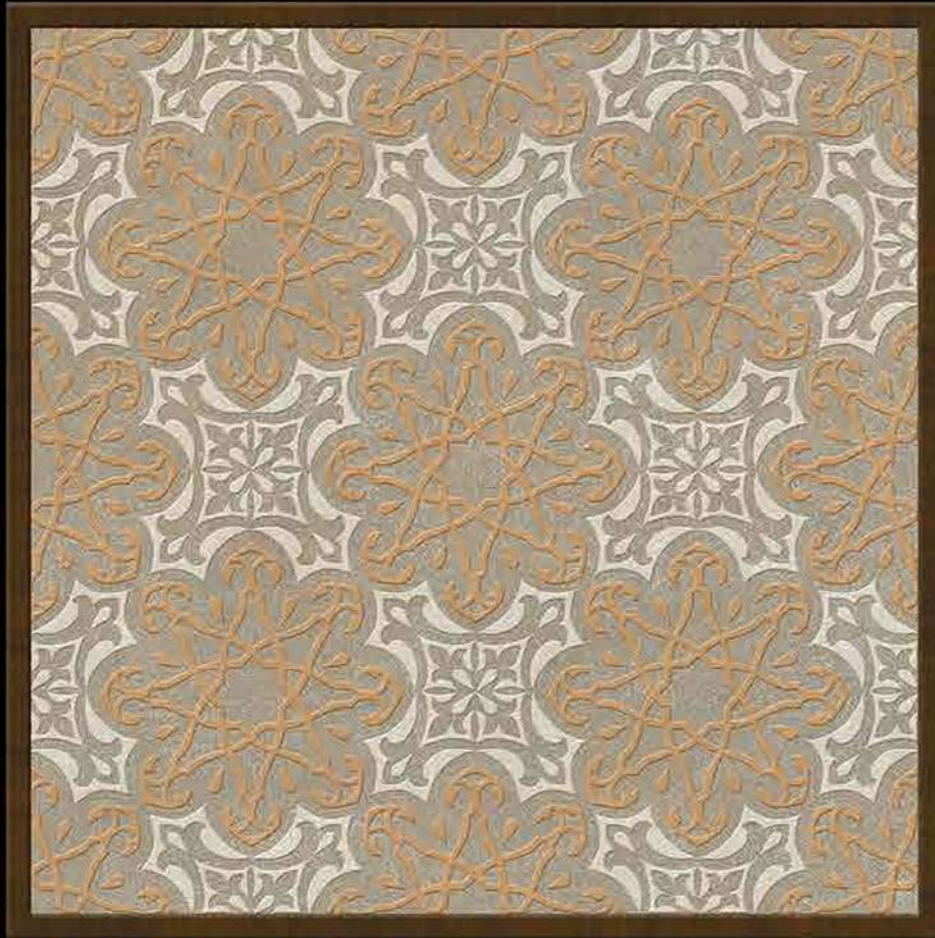

Rustic

EXAGRES INTERNATIONAL PRIVATE LIMITED

RT-1063-HL-2