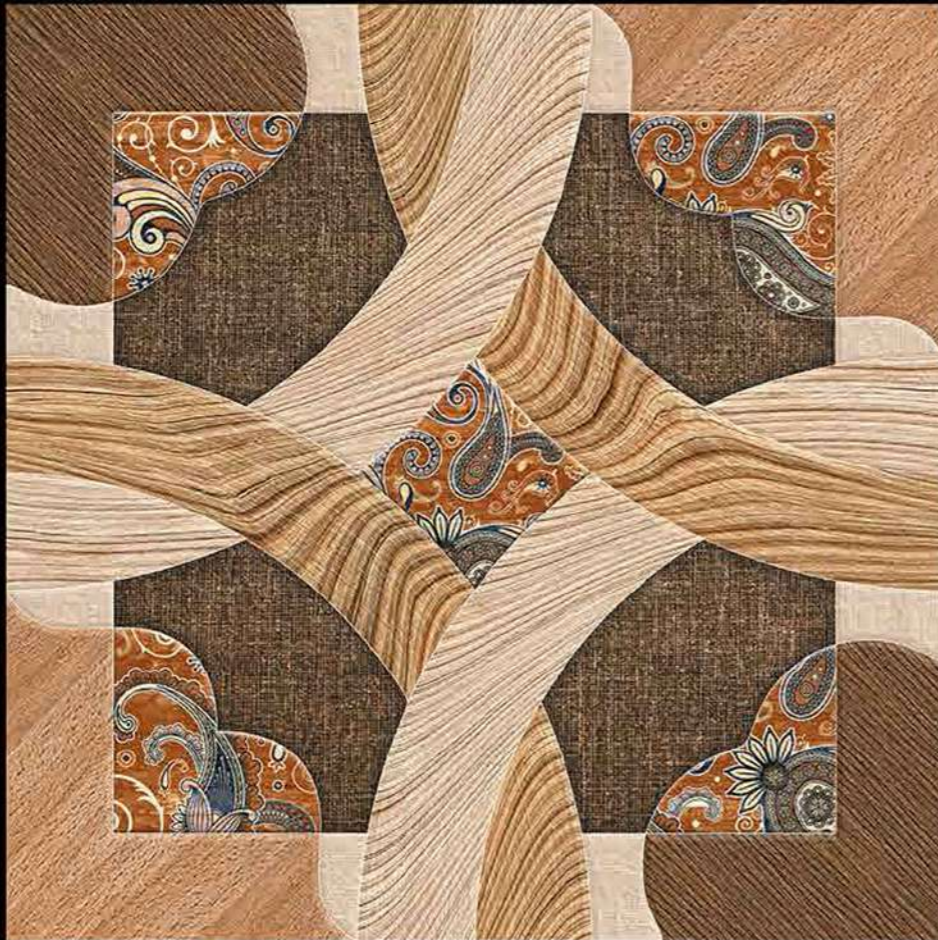

Rustic

Royal-3