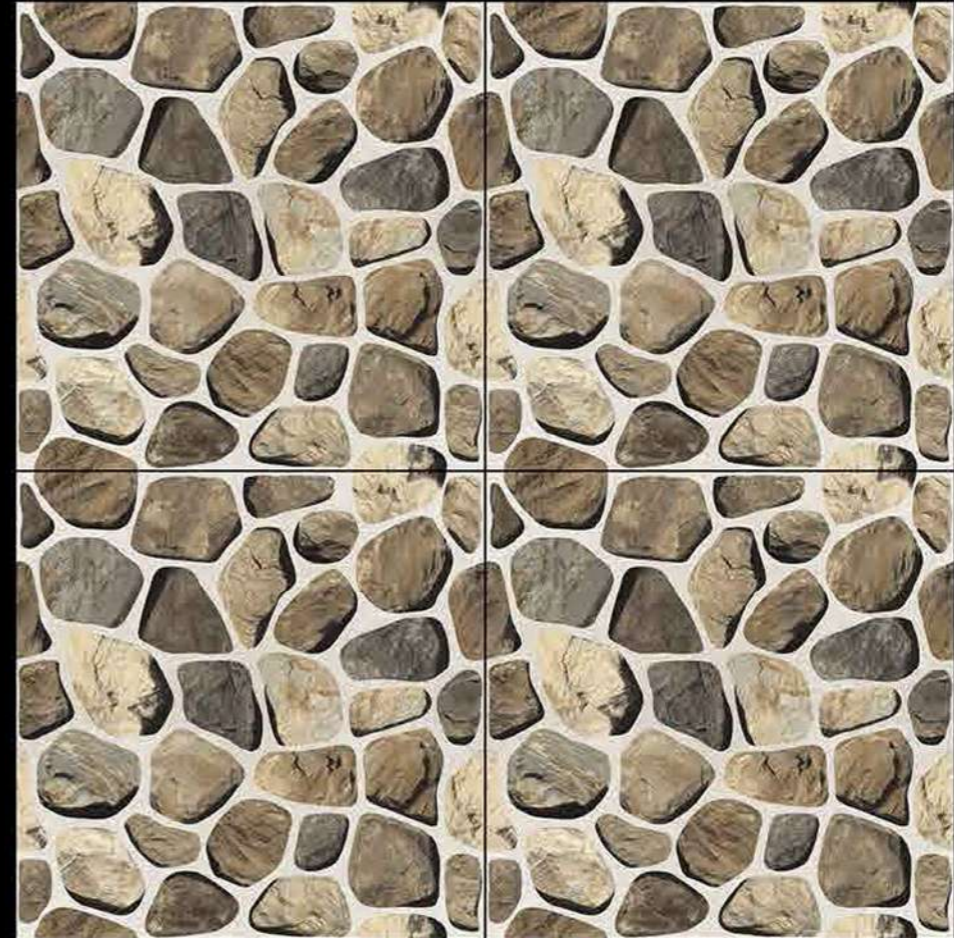

396x396 mm

Contact no. +91 99980 87802

Rustic

Stonex-8

396x396 mm

Rustic

Stonex-9

396x396 mm