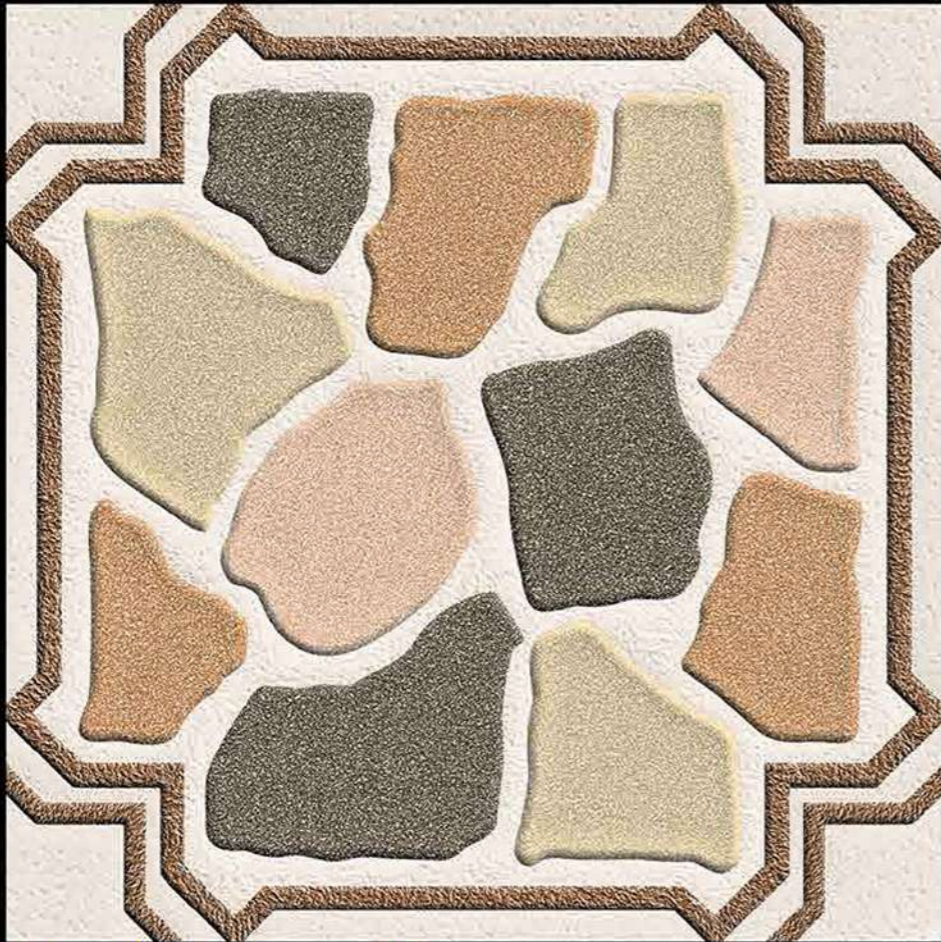

Rustic

Magic Stone-2

396x396 mm

Rustic

Magic Stone-3

396x396 mm

Rustic

Magic Stone-4