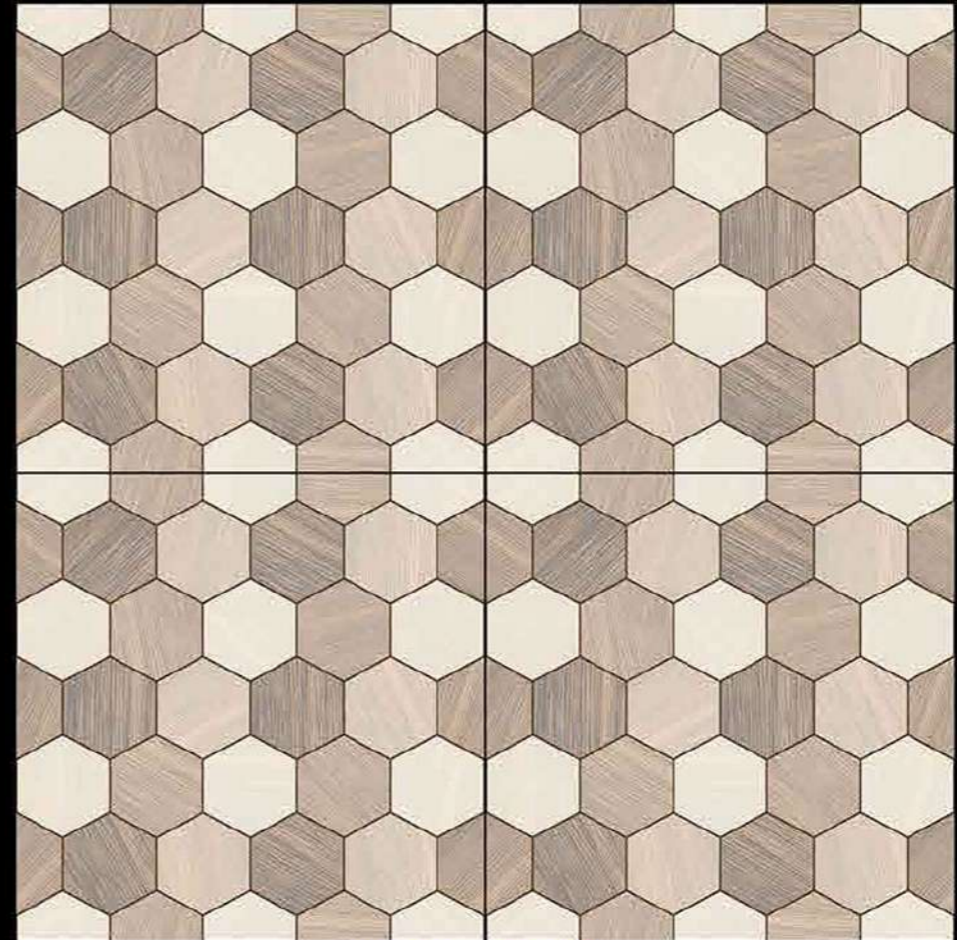

Hexagone-3

396x396 mm

Contact no. +91 99980 87802

Rustic

Hexagone-4

396x396 mm

Rustic

Hexagone-5