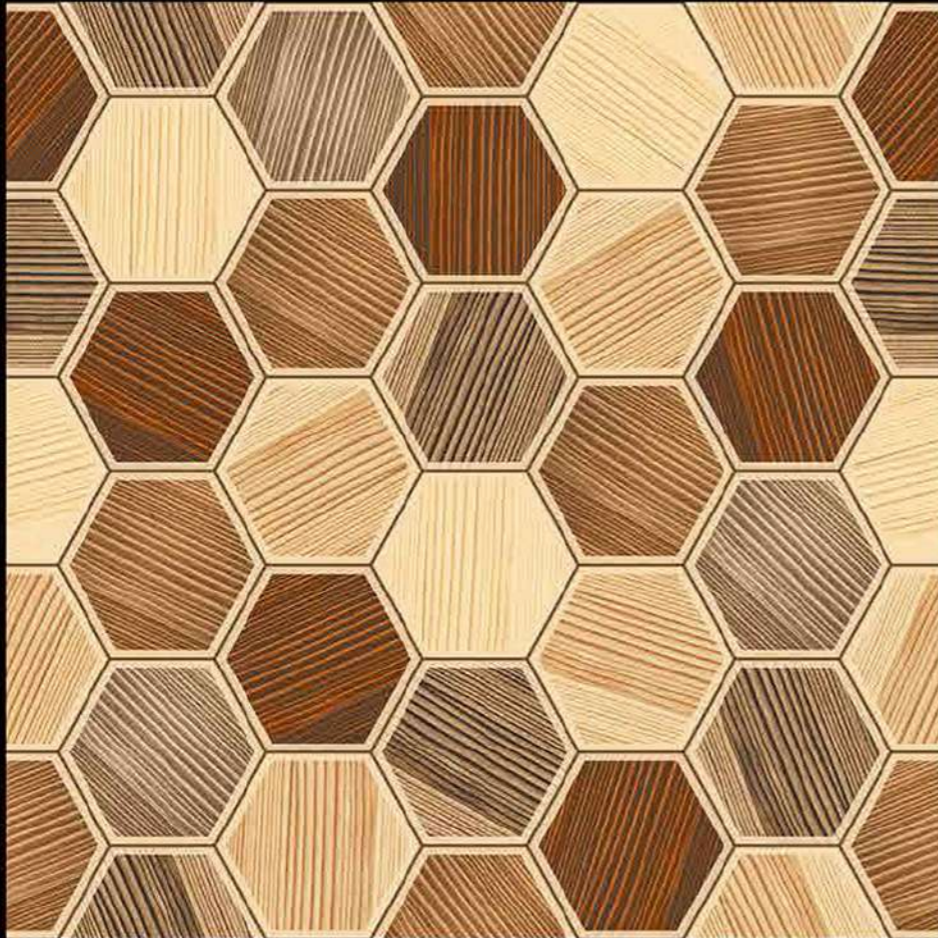

396x396 mm

Rustic

EXAGRES INTERNATIONAL PRIVATE LIMITED

Geometric-7

396x396 mm

Contact no. +91 99980 87802

Rustic

EXAGRES INTERNATIONAL PRIVATE LIMITED